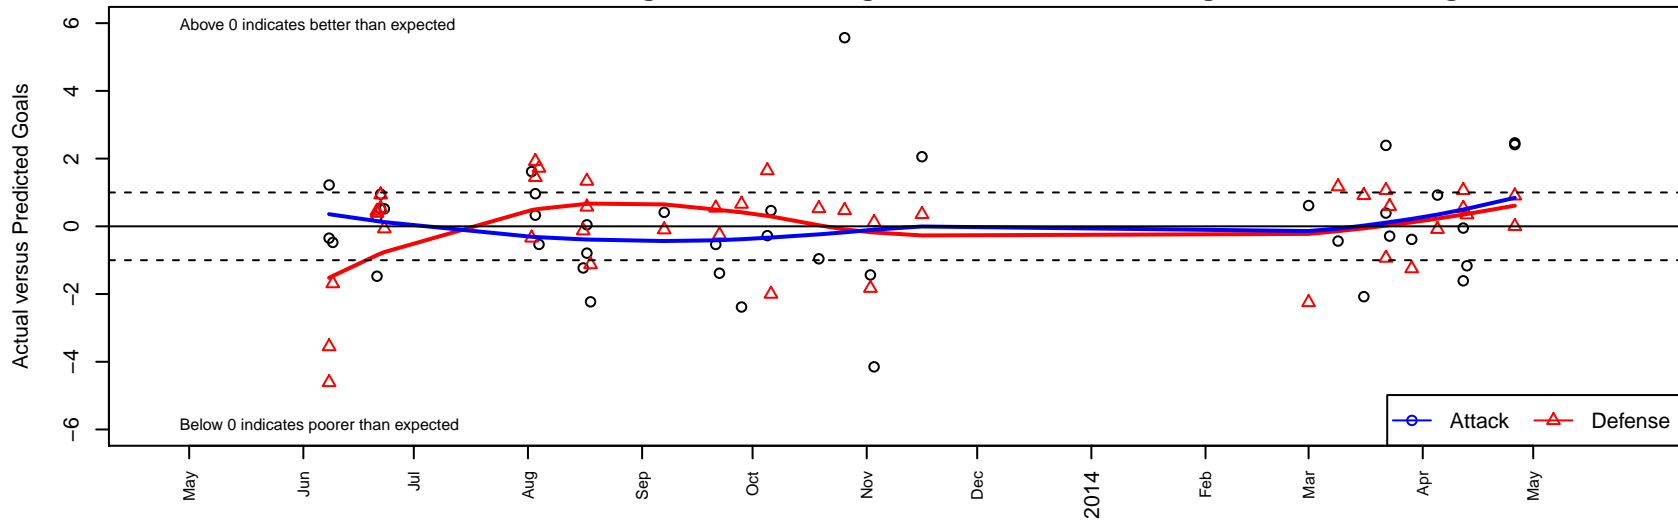

CWSA Navy G99
Dots are actual minus expected GF (blue circles) and GA (red triangles).
Blue line is smoothed change in attack strength. Red is smoothed change in defense strength.